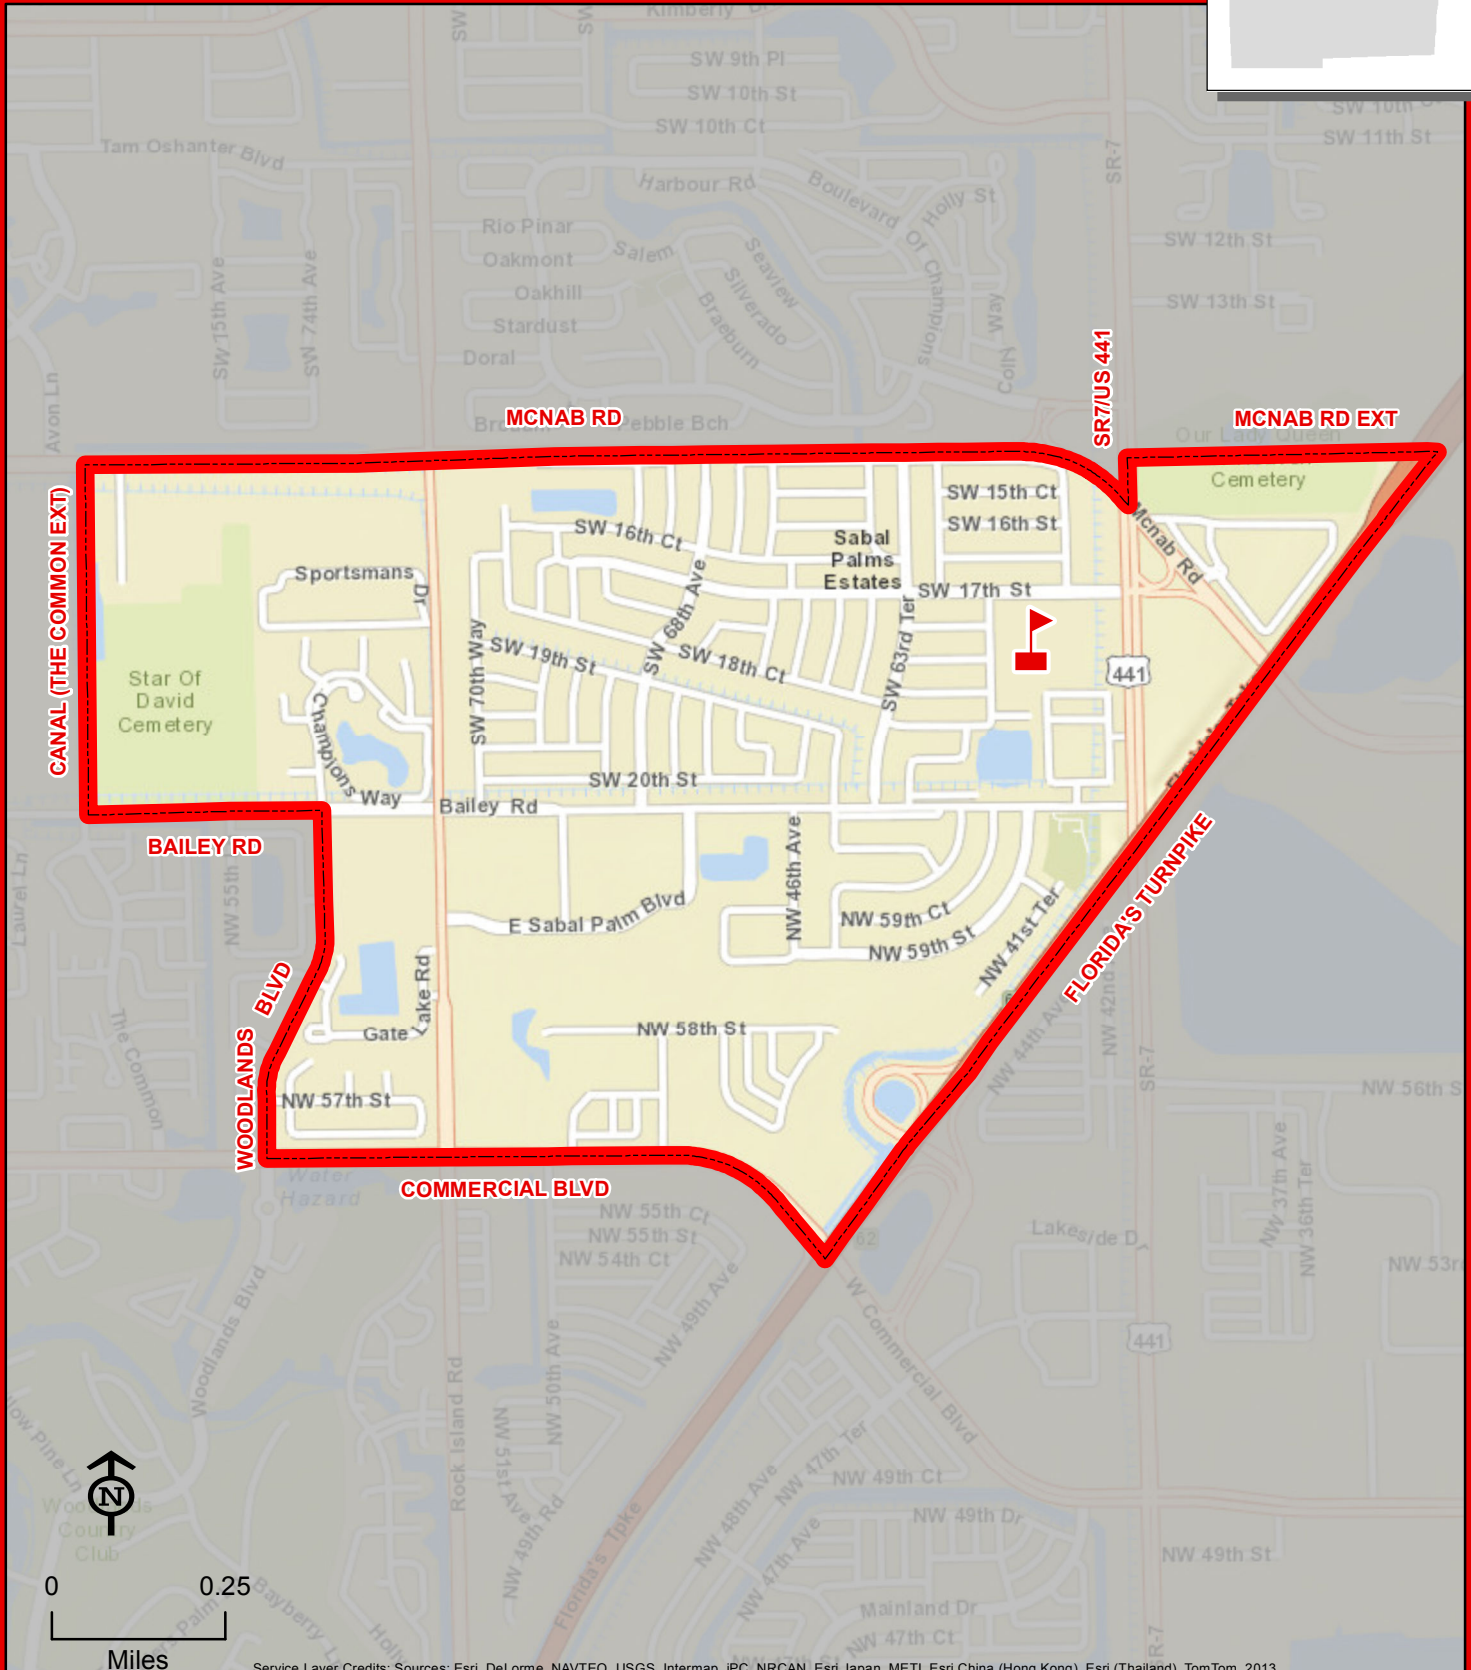

BROADVIEW ELEMENTARY SCHOOL

1800 SW 62 AVENUE
NORTH LAUDERDALE, FLORIDA 33068
754-322-5500

BROADVIEW

Service Layer Credits: Sources: Esri, DeLorme, NAVTEQ, USGS, Intermap, iPC, NRCAN, Esri Japan, METI, Esri China (Hong Kong), Esri (Thailand), TomTom, 2013

THIS MAP IS FOR CONCEPTUAL PURPOSES ONLY AND SHOULD NOT BE USED FOR LEGAL BOUNDARY DETERMINATIONS